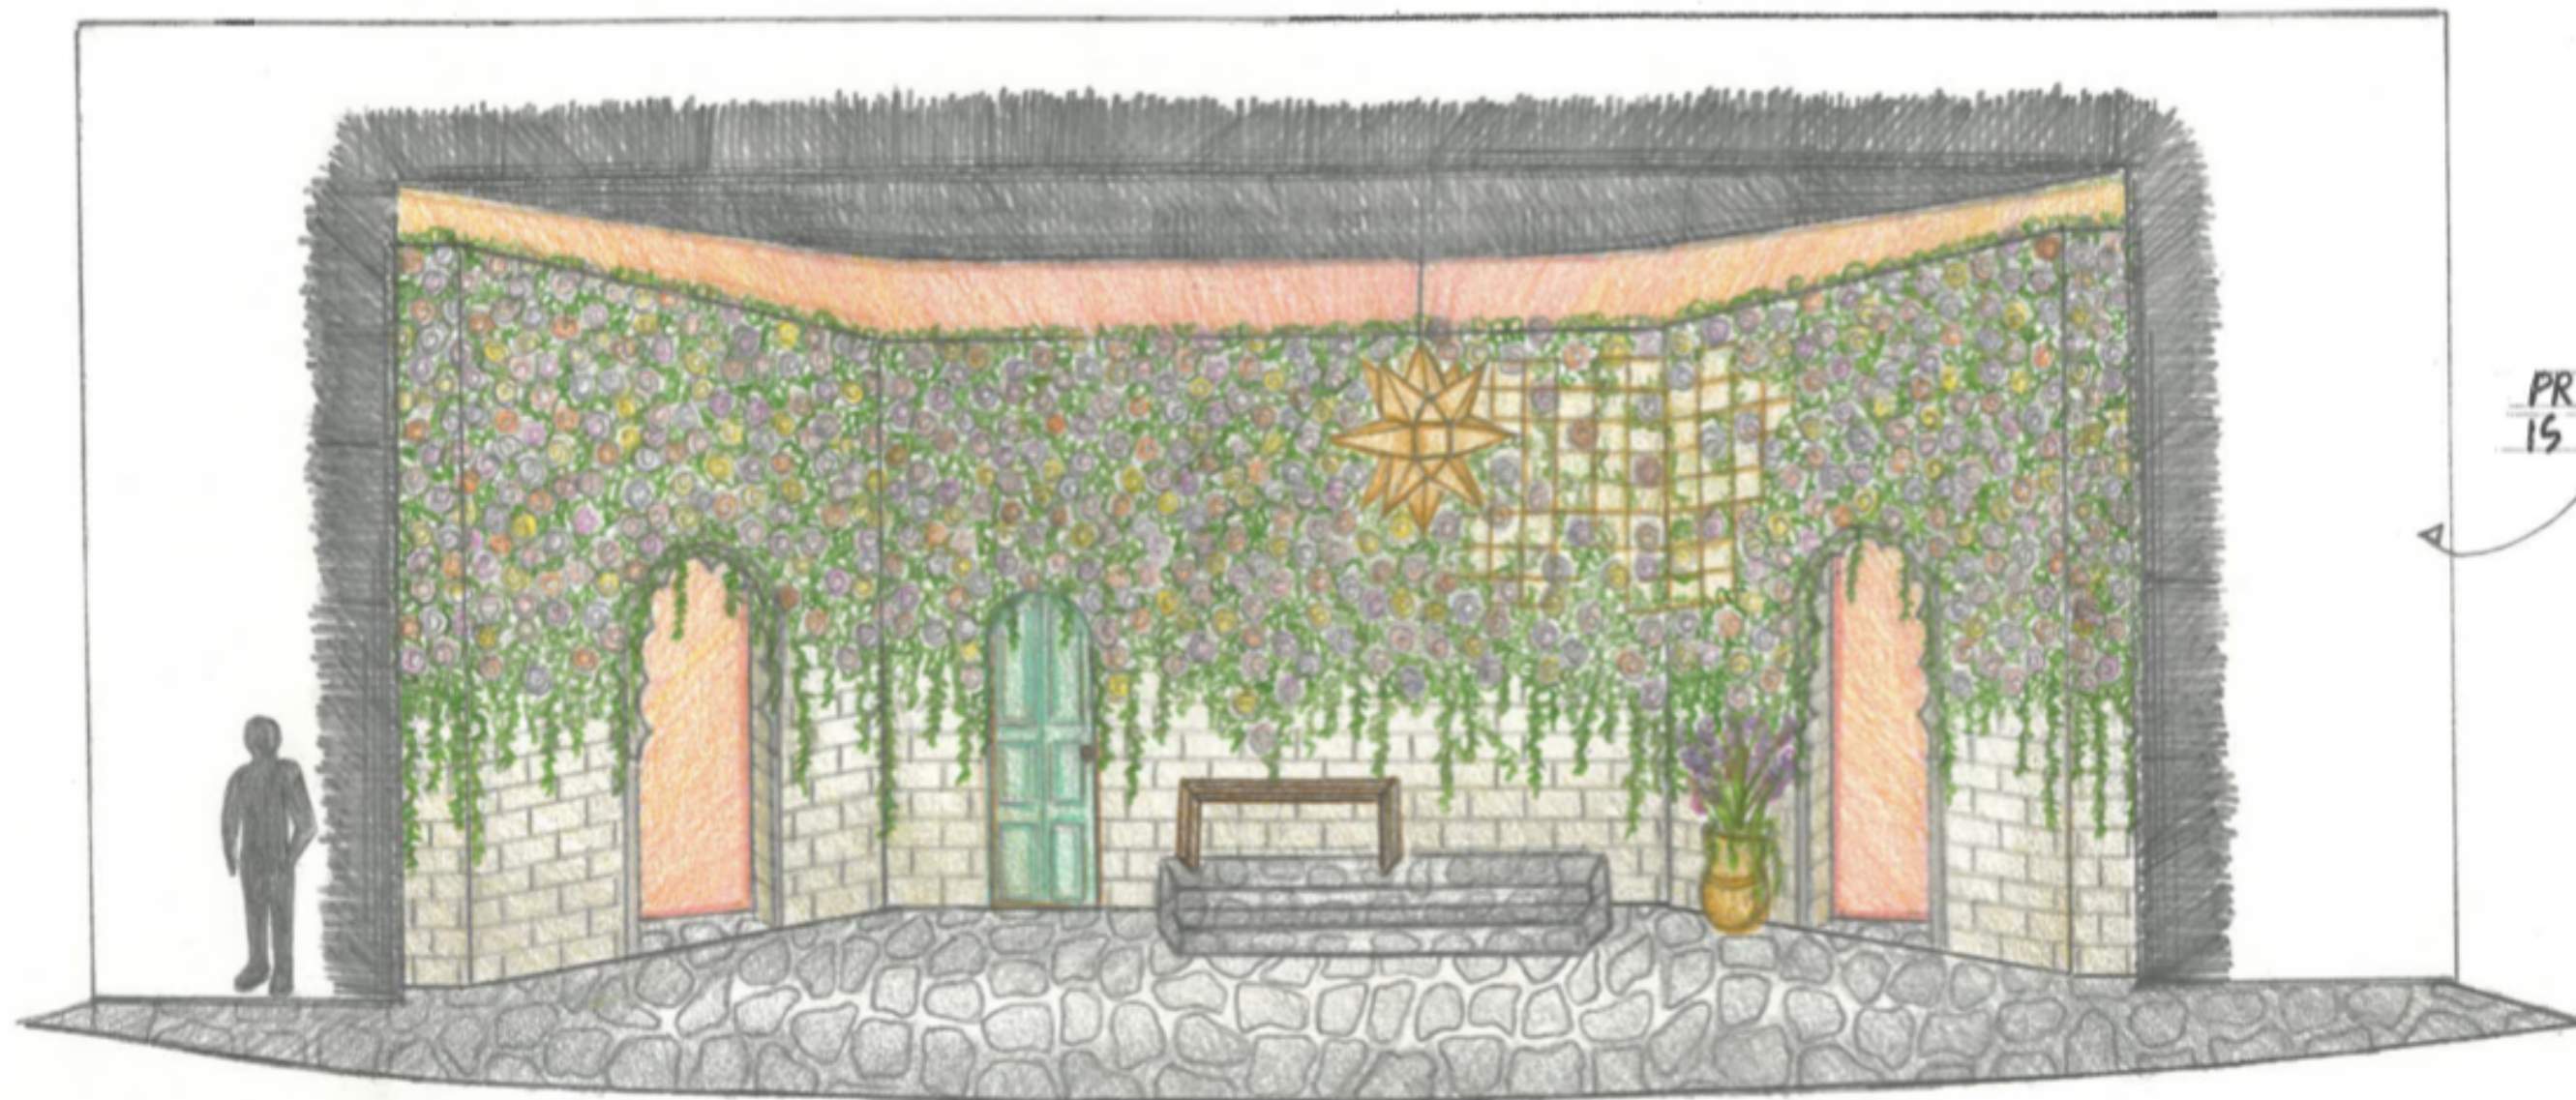

TWELFTH NIGHT RESEARCH PLATE #1

Graduate Scene Design

Flower Wall Research

Architectural Research

Twelfth Night Research

Door Research

Location Research

Key Image

TWELFTH NIGHT RESEARCH PLATE #2

Graduate Scene Design

TWELFTH NIGHT

ROUGH ELEVATIONS WITH GROUND PLAN

Graduate Scene Design

TWELFTH NIGHT

PERSPECTIVE DRAWING IN PROGRESS

Graduate Scene Design

TWELFTH NIGHT FINAL PERSPECTIVE

Graduate Scene Design

"TWELFTH NIGHT"
SCEN. DES. BY: AUBREY KESTELL
FLORIDA ATLANTIC UNIVERSITY
STUDIO 1 THEATER

PROSCENIUM
IS BLACK