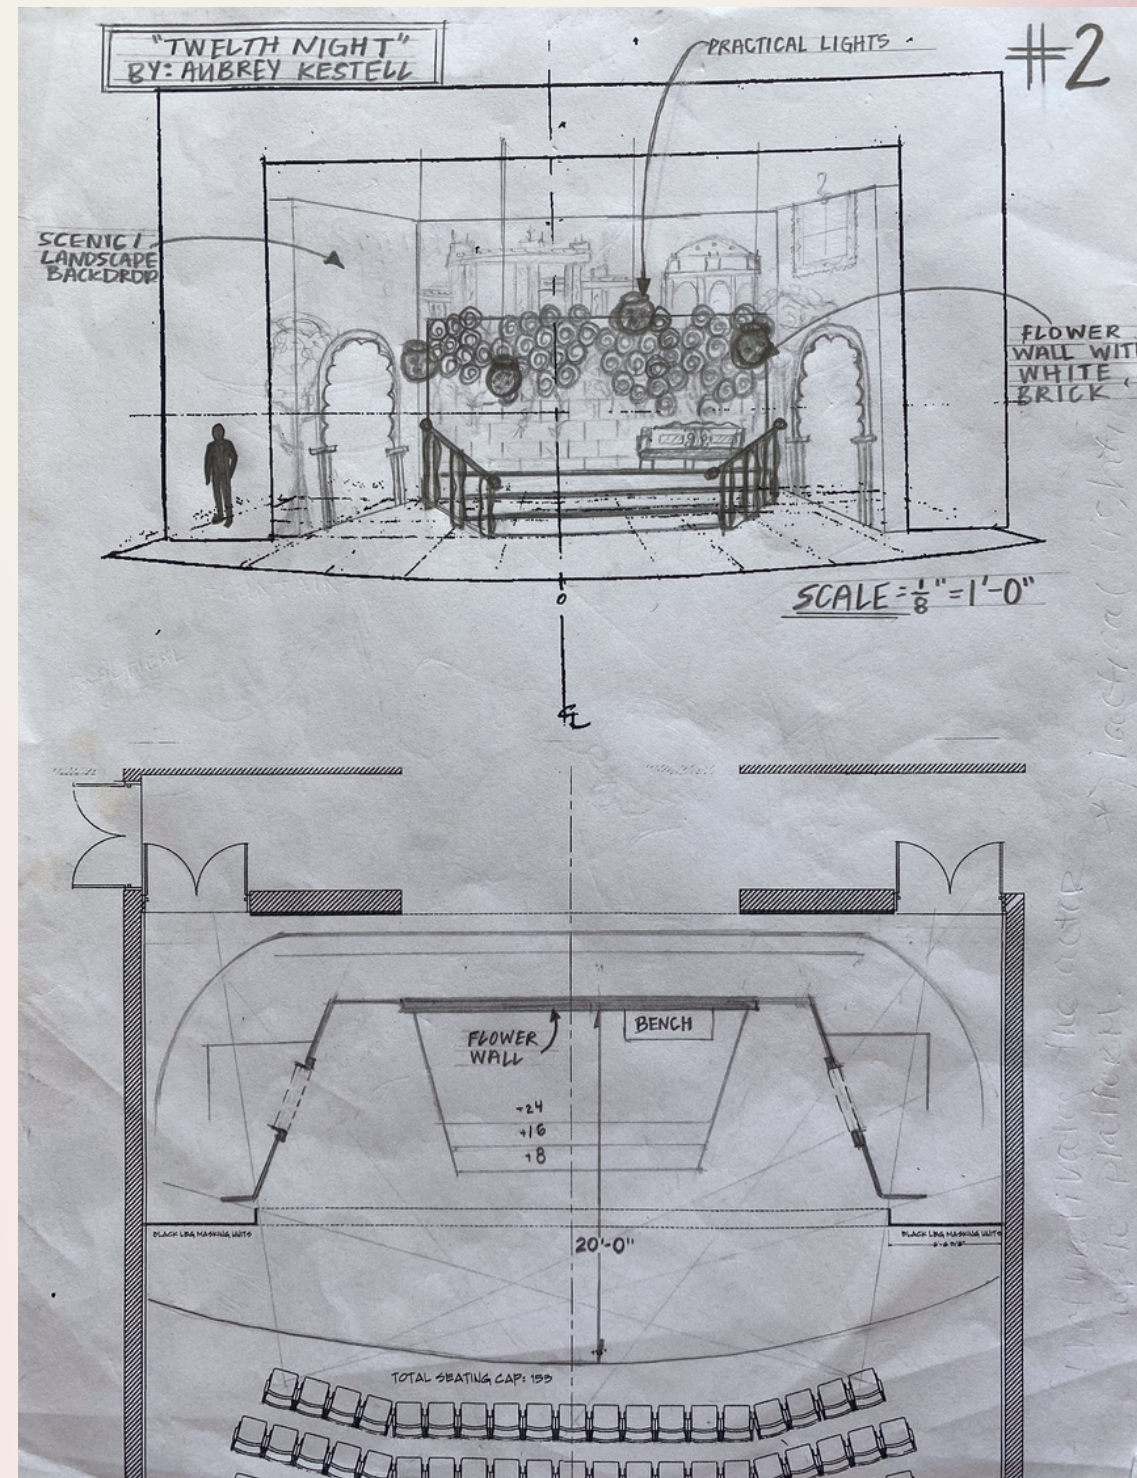

TWELFTH NIGHT RESEARCH PLATE #1

Graduate Scene Design

Flower Wall Research

Architectural Research

Twelfth Night Research

Door Research

Location Research

Key Image

TWELFTH NIGHT RESEARCH PLATE #2

Graduate Scene Design

TWELFTH NIGHT

ROUGH ELEVATIONS WITH GROUND PLAN

Graduate Scene Design

TWELFTH NIGHT

PERSPECTIVE DRAWING IN PROGRESS

Graduate Scene Design