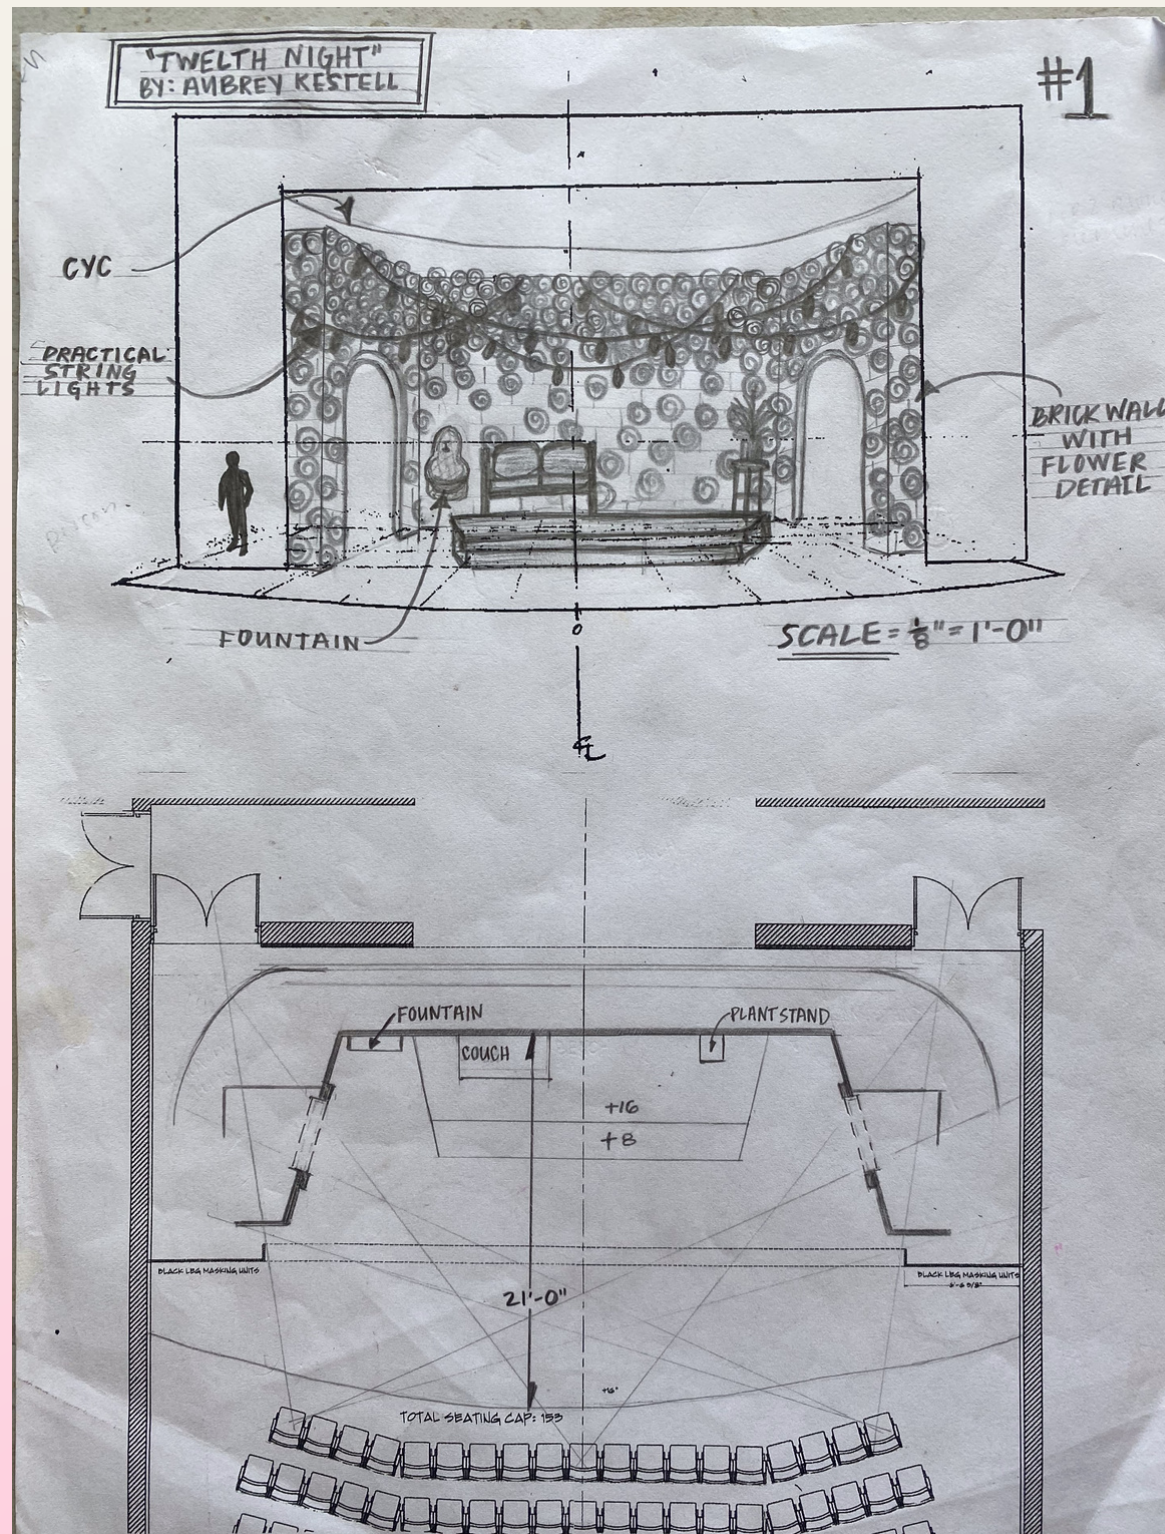

TWELFTH NIGHT RESEARCH PLATE #1

Graduate Scene Design

Flower Wall Research

Architectural Research

Twelfth Night Research

Door Research

Location Research

Key Image

TWELFTH NIGHT RESEARCH PLATE #2

Graduate Scene Design

TWELFTH NIGHT

ROUGH ELEVATIONS WITH GROUND PLAN

Graduate Scene Design

TWELFTH NIGHT

PERSPECTIVE DRAWING IN PROGRESS

Graduate Scene Design