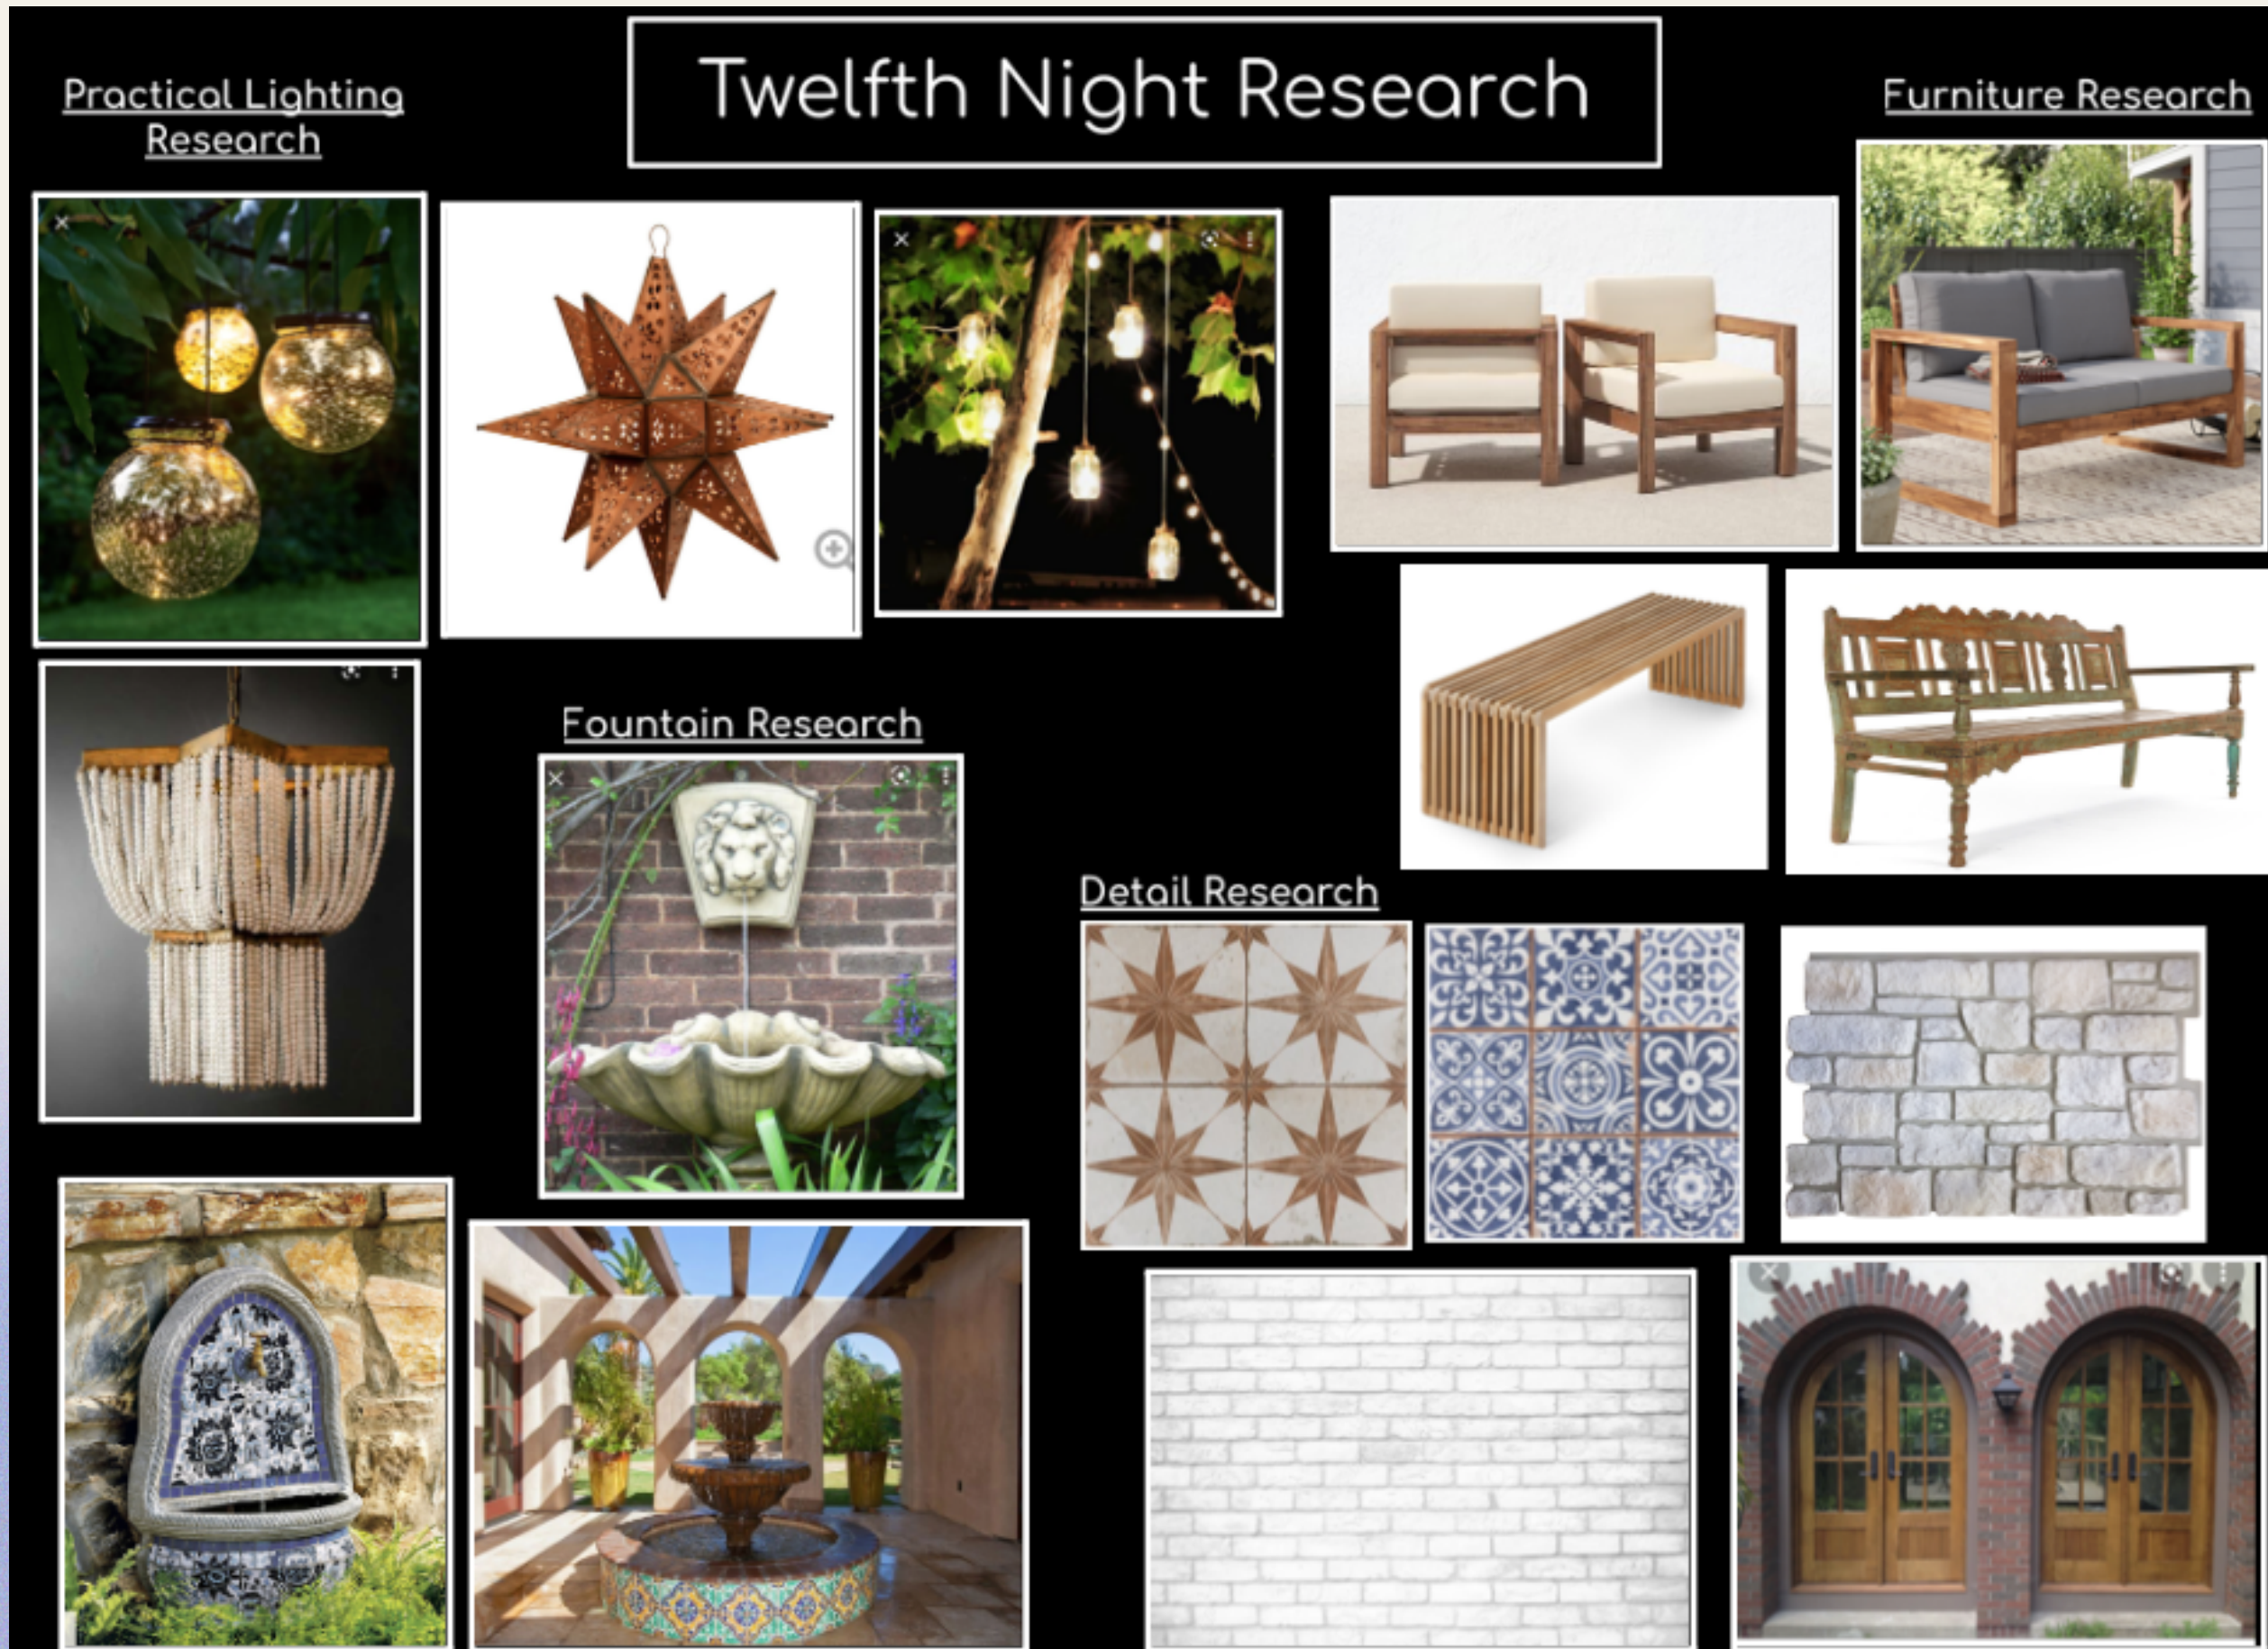

TWELFTH NIGHT RESEARCH PLATE #1

Graduate Scene Design

Flower Wall Research

Architectural Research

Twelfth Night Research

Door Research

Location Research

Key Image

TWELFTH NIGHT RESEARCH PLATE #2

Graduate Scene Design

TWELFTH NIGHT

ROUGH ELEVATIONS WITH GROUND PLAN

Graduate Scene Design

TWELFTH NIGHT

PERSPECTIVE DRAWING IN PROGRESS

Graduate Scene Design

TWELFTH NIGHT FINAL PERSPECTIVE

Graduate Scene Design

"TWELFTH NIGHT"
SCEN. DES. BY: AUBREY KESTELL
FLORIDA ATLANTIC UNIVERSITY
STUDIO 1 THEATER

PROSCENIUM
IS BLACK